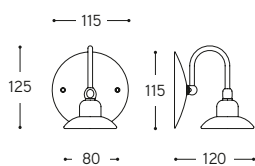

Art. OUT8

ARTICOLO ITEM	DESCRIZIONE DESCRIPTION	ALIMENTAZIONE E MODULO LED POWER AND LED MODULE	COLORE LED LED COLOUR	PESO GR. WEIGHT GR.	VOL. IN M ³ VOL. IN M ³	PEZZI IMBALLO OUTER BOX	FASCIA PREZZO PRICE RANGE
OUT7.O	Applique 1 luce in ottone anticato Wall lamp 1 light aged brass finish	350mA (1,2W)	B11 - 3000K Bianco caldo Warm white	900	0,01	1	B67
OUT7.NI	Applique 1 luce in nichel Wall lamp 1 light nickel finish						B67
OUT8.O	Applique 1 luce in ottone anticato Wall lamp 1 light aged brass finish	350mA (1,2W)	B11 - 3000K Bianco caldo Warm white	1.180	0,01	1	B70
OUT8.NI	Applique 1 luce in nichel Wall lamp 1 light nickel finish						B70