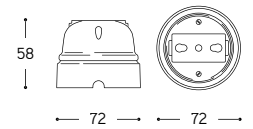

Ceramic surface mounted switch, sockets and big or little junction box. Articles can be supplied in different versions: white ceramic, coloured line ceramic or cotto ceramic. They can be combined with the "Pleiadi" accessories, to be ordered separately.

Interruttore / Deviatore Single/two ways switch

ARTICOLO ITEM	V	A	PESO GR. WEIGHT GR.	VOL. IN M ³ VOL. IN M ³	PEZZI IMBALLO OUTER BOX	FASCIA PREZZO PRICE RANGE
LAR.30.00 Bianco / White						
LAR.30. ... Filo colorato / Coloured line	250	10	234	0,001	1	B30
LAR.30.C Cotto / Cotto						

Presa bipasso standard italiano Two ways socket italian standard

ARTICOLO ITEM	V	A	PESO GR. WEIGHT GR.	VOL. IN M ³ VOL. IN M ³	PEZZI IMBALLO OUTER BOX	FASCIA PREZZO PRICE RANGE
LAR.35.00 Bianco / White						
LAR.35. ... Filo colorato / Coloured line	250	16	222	0,001	1	B23
LAR.35.C Cotto / Cotto						

Presa coassiale TV connettore femmina ø 9,5 mm TV/SAT coaxial socket female connector ø 9,5 mm

ARTICOLO ITEM	PESO GR. WEIGHT GR.	VOL. IN M ³ VOL. IN M ³	PEZZI IMBALLO OUTER BOX	FASCIA PREZZO PRICE RANGE
LAR.35.00/TV/SAT Bianco / White				
LAR.35. .../TV/SAT Filo colorato / Coloured line	220	0,001	1	B23
LAR.35.C/TV/SAT Cotto / Cotto				