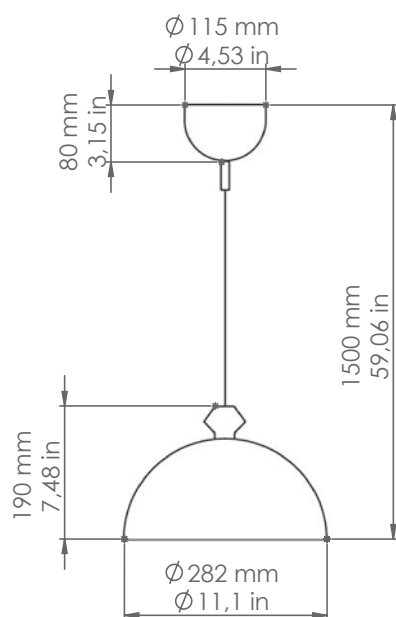

Lustri

L8/...

2) Art. L8/CU

Descrizione: / Description:

Sospensione in ceramica.

/ Ceramic pendant .

L8/...

DATI TECNICI: / / TECHNICAL DATA:

CE  **IP20** 

SORGENTE LUMINOSA: / LIGHT SOURCE:

15W LED
230V - 50Hz
E27

LAMPADINA NON INCLUSA
/ LIGHT BULB NOT INCLUDED

Sorgente luminosa sostituibile dall'utente finale
/ Replaceable light source by an end-user

MATERIALE: **Ceramica**
/ MATERIAL: **Ceramic**

VOLUME [M³]: **0,07**

PESO lordo [Kg]: **3,6**
/ GROSS WEIGHT [Kg]:

FINITURE: / FINISHES:

- BL = Finitura BIANCO LUCIDO interna ed esterna con cavo bianco / GLOSSY WHITE inside and outside finish with white cable
 BM = Finitura BIANCO MATT interna ed esterna con cavo bianco / MATTE WHITE inside and outside finish with white cable
 NL = Finitura NERO LUCIDO interna ed esterna con cavo nero / GLOSSY BLACK inside and outside finish with black cable
 NM = Finitura NERO MATT interna ed esterna con cavo nero / MATTE BLACK inside and outside finish with black cable
 MR = Finitura METAL RAME interna ed esterna con cavo nero / COPPER METAL inside and outside finish with black cable
 PT = Finitura esterna PLATINO, interna BIANCO LUCIDO con cavo grigio / PLATINUM outside finish, GLOSSY WHITE inside finish with grey cable
 AU = Finitura esterna ORO, interna BIANCO LUCIDO con cavo oro / GOLD outside finish, GLOSSY WHITE inside finish with gold cable
 CU = Finitura esterna RAME, interna BIANCO LUCIDO con cavo grigio / COPPER outside finish, GLOSSY WHITE inside finish with grey cable