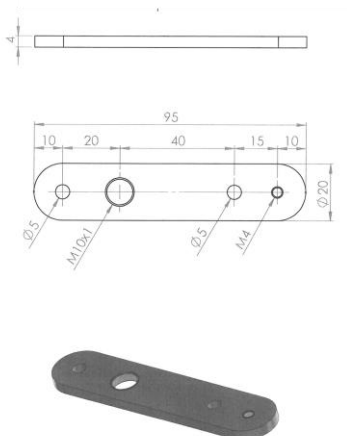

FATE height adjustable pendant with ceramic lamp holder and counterweight, antiqued brass pulley and 3 m long transparent PVC cable. The lamp must be combined with the side rosette to be ordered separately

MATERIALE: Ceramica
/ MATERIAL: Ceramic

VOLUME [M³]: 0,02

PESO LORDO [Kg]: 2,4
/ GROSS WEIGHT [Kg]:

FINITURE:
/ FINISHES:

BL: Bianco lucido / Glossy white
BM: Bianco matt / Matte white
NL: Nero lucido / Glossy black
NM: Nero matt / Matte black
MR: Metal rame / Copper metal
PT: Platino / Platinum
AU: Oro / Gold
CU: Rame / Copper
PTMATT: Platino matt / Matte platinum
AUMATT: Oro matt / Matte gold
CUMATT: Rame matt / Matte copper

STAFFA CARRUCOLA/PULLEY BRACKET

ROSONE LATERALE/LATERAL ROSE

Art. LF/R1

- Ø80 -

Art. LF/R180

- Ø80 -

Art. LF/R3

- Ø80 -

Art. LF/R4

- Ø120 -

Art. LF/R5

- Ø120 -

LF/R1 rosone a 1 entrata laterale
rose with single lateral rose

LF/R2 rosone a 2 entrate laterali a 180°
rose with 2 180° lateral entrances

LF/R3 rosone a 3 entrate laterali
rose with 3 lateral entrances