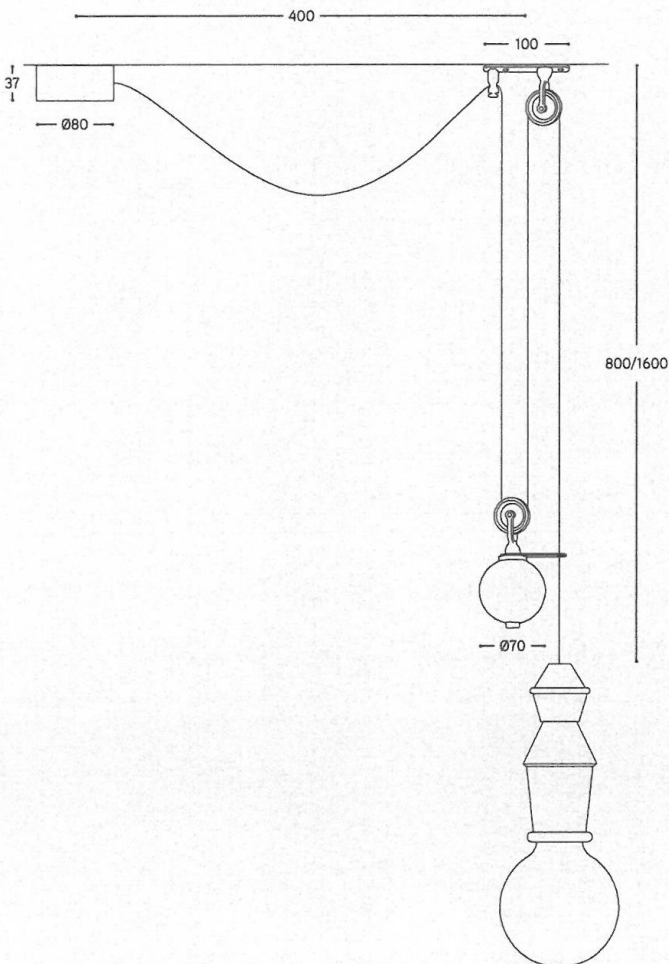

FATE height adjustable pendant with ceramic lamp holder and counterweight, antiqued brass pulley and 3 m long transparent PVC cable. The lamp must be combined with the side rosette to be ordered separately

CE IP20

SORGENTE LUMINOSA: / LIGHT SOURCE:

1x15W LED
230V - 50Hz
E27

LAMPADINA NON INCLUSA
/ LIGHT BULB NOT INCLUDED

Sorgente luminosa sostituibile dall'utente finale
/ Replaceable light source by an end-user

MATERIALE: Ceramica
/ MATERIAL: Ceramic

VOLUME [M³]: 0,02

PESO LORDO [Kg]: 2,4
/ GROSS WEIGHT [Kg]:

FINITURE:
/ FINISHES:

BL: Bianco lucido / Glossy white
BM: Bianco matt / Matte white
NL: Nero lucido / Glossy black
NM: Nero matt / Matte black
MR: Metal rame / Copper metal
PT: Platino / Platinum
AU: Oro / Gold
CU: Rame / Copper
PTMATT: Platino matt / Matte platinum
AUMATT: Oro matt / Matte gold
CUMATT: Rame matt / Matte copper

Art. LF/R4

- Ø120 -

Art. LF/R5

- Ø120 -

LF/R1 rosone a 1 entrata laterale
rose with single lateral rose

LF/R2 rosone a 2 entrate laterali a 180°
rose with 2 180° lateral entrances

LF/R3 rosone a 3 entrate laterali
rose with 3 lateral entrances